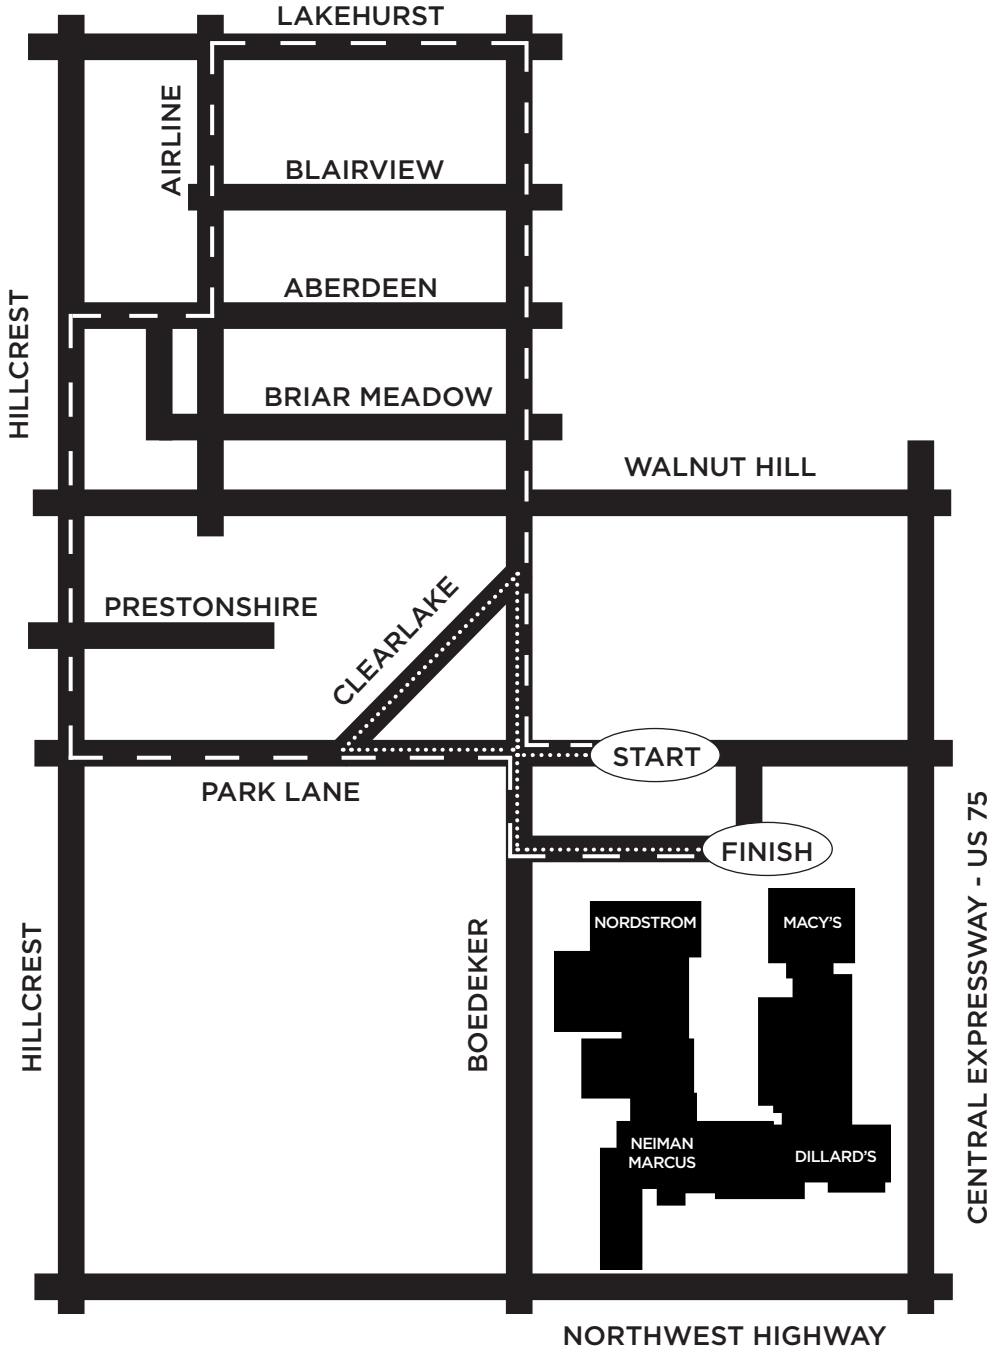

KOMEN DALLAS RACE FOR THE CURE® - ROUTE MAP

1K ROUTE .....  
5K ROUTE - - - - -